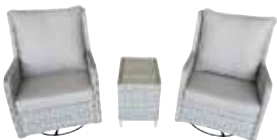

- Rust-resistant aluminium frames
- Sintered stone tabletops
- Available in a Natural or White wicker finish

AVAILABLE OPTIONS

5-Piece Rectangular Mid-Height Lounge/Dining Setting - Natural
(ARI-5LGDIN-NAT)

Setting consists of a 150 x 85cm rectangular mid-height dining table, a 3-seater sofa, two armchairs and a cushioned bench.

3-Piece Swivel Rocker Chat Setting - Natural
(ARI-3SWIV-NAT)

Setting consists of two swivel rocker armchairs and a side table.

5-Piece Rectangular Mid-Height Lounge/Dining Setting - White
(ARI-5LGDIN-WH)

Setting consists of a 150 x 85cm rectangular mid-height dining table, a 3-seater sofa, two armchairs and a cushioned bench.

3-Piece Swivel Rocker Chat Setting - White
(ARI-3SWIV-WH)

PRODUCT DIMENSIONS

150cm Rectangular Mid-Height Dining Table - White
W150 x D85 x H70cm

3-Seater Sofa - White
W178 x D88 x H100cm

Swivel Rocker Armchair - Natural
W71 x D88 x H95cm

Bench - Natural
W130 x D45 x H45cm